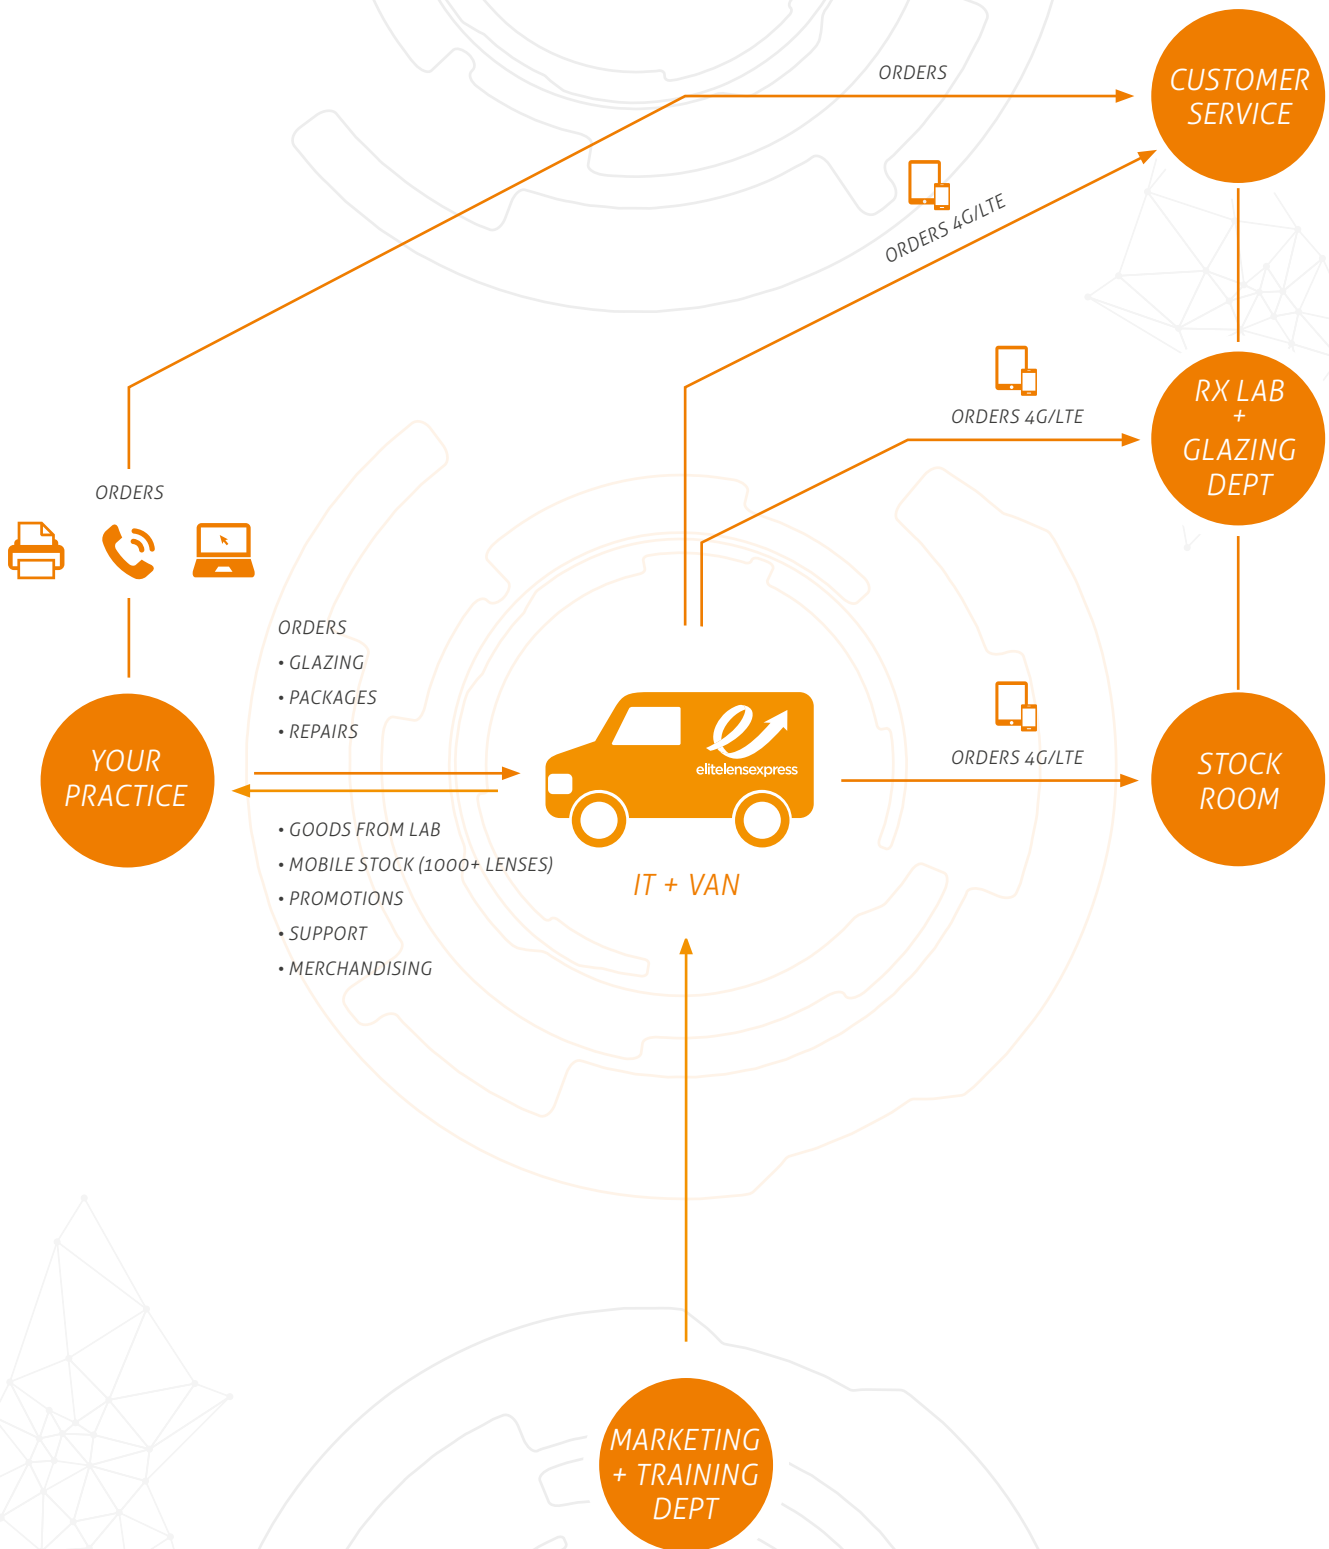

elitelensexpress

THE VAN SERVICE REVOLUTION

ELITE LENS EXPRESS MODEL

4 ELITE LENS EXPRESS **SYSTEM COMPONENTS**

BOOST YOUR BUSINESS!

- ⚡ *Instantly increase your efficiency*
- ⚡ *Revolutionary van service you can rely on*
- ⚡ *Our experienced team for your success*

ADVANTAGES FOR YOUR BUSINESS

*Immediate delivery - goods from mobile stock
(1000 + lenses / frames/ accessories and more)*

True one stop shop - any lens from any supplier

Free and punctual delivery

Delivery arriving to your practice at the same time every day