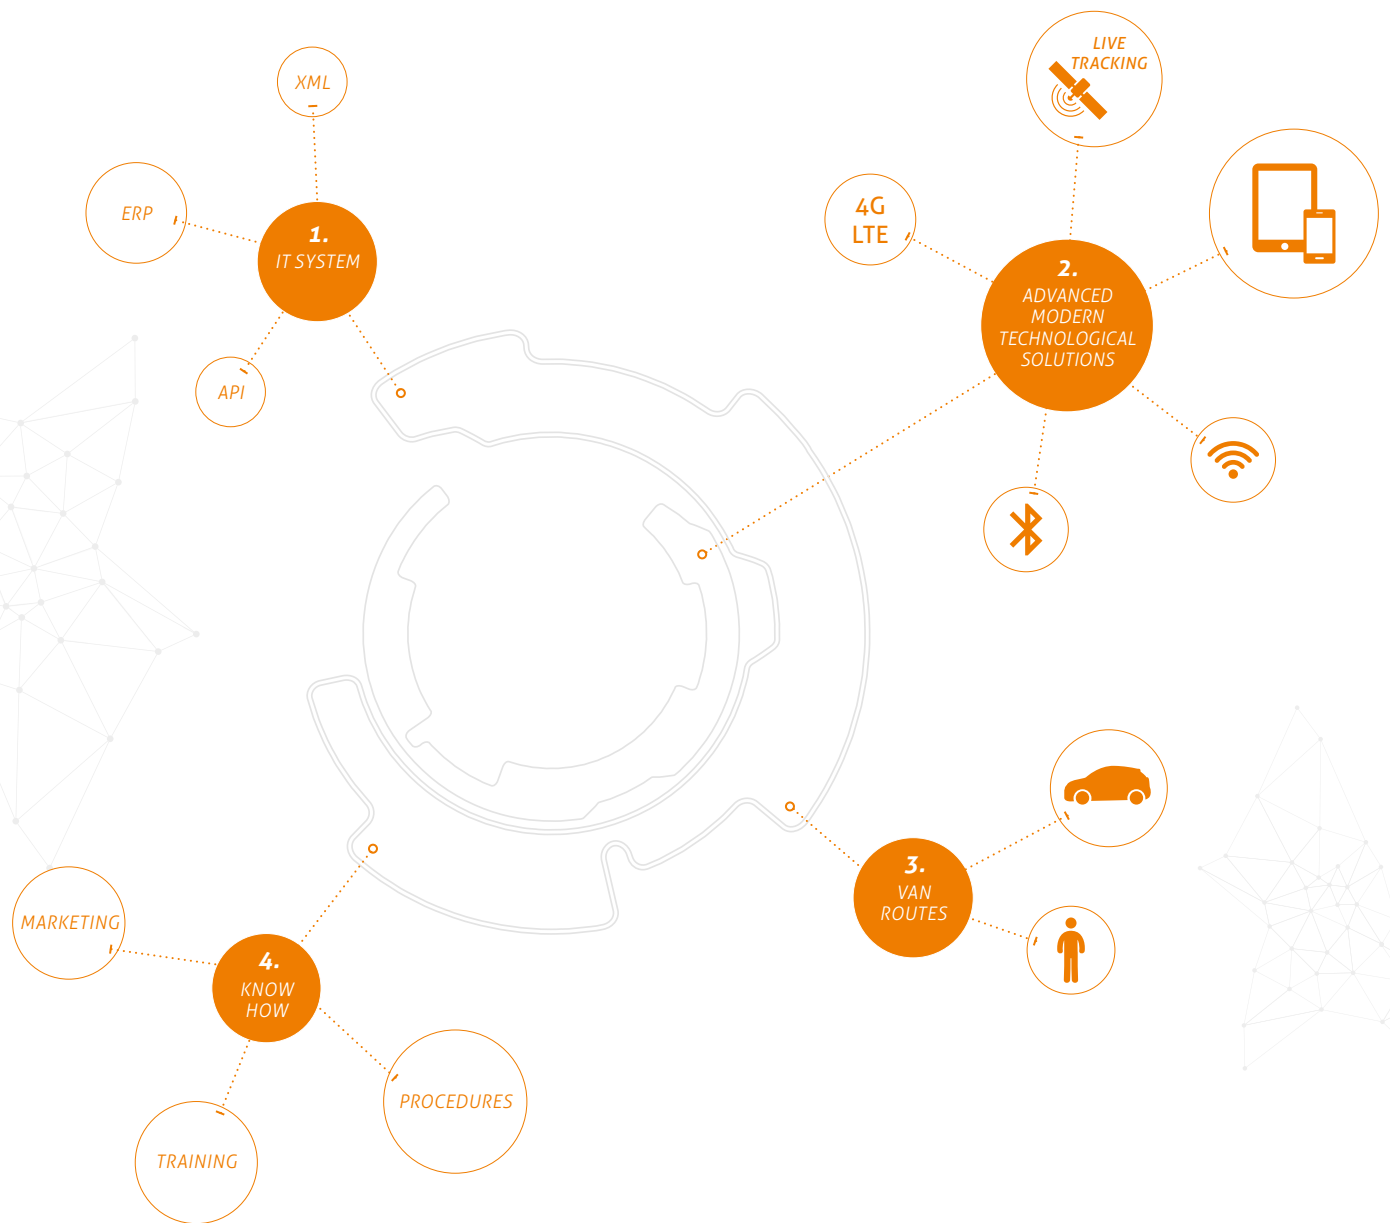

elitelensexpress

THE VAN SERVICE REVOLUTION

ELITE LENS EXPRESS MODEL

4 ELITE LENS EXPRESS **SYSTEM COMPONENTS**

BOOST YOUR BUSINESS!

- ⚡ *Instantly increase your efficiency*
- ⚡ *Revolutionary van service you can rely on*
- ⚡ *Our experienced team for your success*

ADVANTAGES FOR YOUR BUSINESS

*Immediate delivery - goods from mobile stock
(1000 + lenses / frames/ accessories and more)*

True one stop shop - any lens from any supplier

Free and punctual delivery

Delivery arriving to your practice at the same time every day